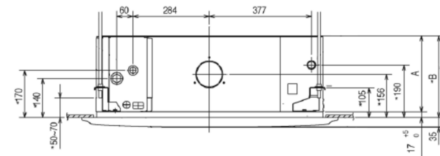

Side View >

MODELS	A	B
PLFY-P32-80VBM-E	241	258
PLFY-P100-125VBM-E	281	298