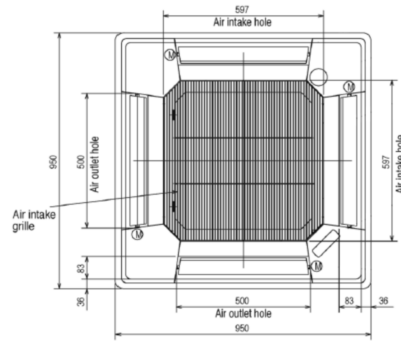

Lower View >